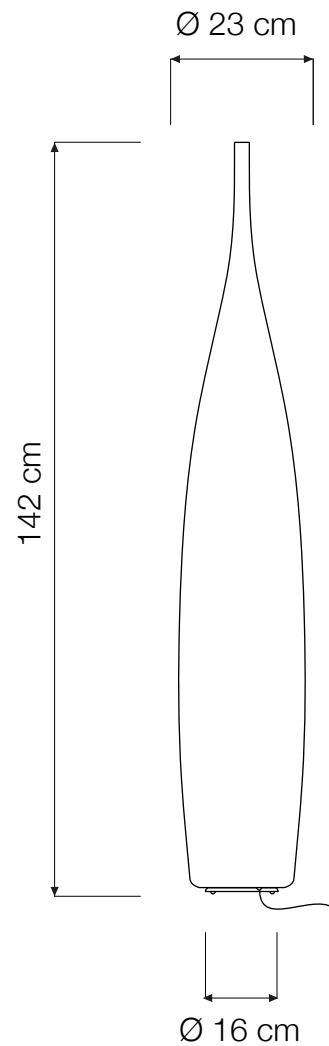

TANK 1 FLOOR LAMP

Tank 1 (Ø 23 x 142 cm) max 100W | E27 (230V) - E26 (120V)
LED bulbs compatible | rec. LED 13W

Led color temperature recommended:
neutral white 4200 °K / warm white 2700 °K

MATERIALS

Nebulite (fiberglass), polycarbonate

COLOR

INCLUDES 200 CM CORD AND FOOT-SWITCH.
BULBS ARE NOT INCLUDED.

AVAILABLE WITH ELECTRONIC [LED DIMMER](#).

RECYCLED CARDBOARD

PROUDLY DESIGNED AND MADE
IN ROME | ITALY

RESPONSIBLE HANDMADE
QUALITY

WET CLOTH RECOMMENDED
CLEANING